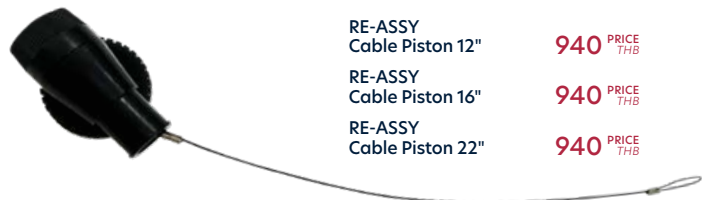

Corrugated Hose 22"
Hose Only
1,230 PRICE THB

Elbow - Assembly w/ Gasket
450 PRICE THB

Over Pressure Valve
Complete Assembly
660 PRICE THB

Corrugated Hose
Clamp Assembly
100 PRICE THB

Power Inflator
1,600 PRICE THB