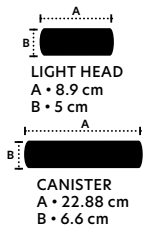

CANISTER LIGHTING SYSTEM- COMBO PK

HP50

COMBO PK
CANISTER