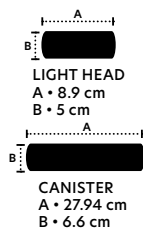

RUNTIME High 3.25 hrs - Mid 6.5 hrs - Low 65 hrs - Strobe 30 hrs

LEVELS High-Mid-Low (STROBE)

SWITCH Magnetic rotary switch activated

PROCESSOR Integrated microprocessor control unit monitors temperature and battery voltage

BODY MATERIAL Durable CNC machined Delrin and hard-coat anodized aluminum body construction

HANDHELD **51,980** PRICE
thb

WITH 70 DEGREE LID **55,180** PRICE
thb

FEATURE

3500 Lumen		3 Levels White		152 Waterproof (metres) IPX8	10° SPOT UNDERWATER Beam Angle	1.72 Weight (kg)	CREE XLAMP XHP50.2 LED LED	100 WH SEALED LI-ON Battery		195 Runtime (mins)

HP50

COMBO PK
EXP CANISTER