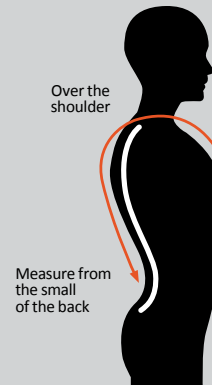

TRANSPAC SIZE GUIDE

STEP 1

KNOW YOUR BACKPLATE SIZE

Short Backplate

Less than 19" (48 CM)

Standard Backplate

More than 19" (48 CM)

STEP 2

KNOW YOUR SHOULDER STRAP SIZE

Over the shoulder

To 1 inch (2.5 cm) above the nipple line for men, or the bust line for women

SHORT BACKPLATE

S	less than 26" (66 cm)
M	25" (64 cm) - 29" (74 cm)

STANDARD BACKPLATE