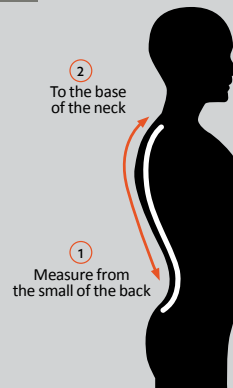

TRANSPAC SIZE GUIDE

STEP 1

KNOW YOUR BACKPLATE SIZE

Short Backplate

Less than 19" (48 CM)

Standard Backplate

More than 19" (48 CM)

STEP 2

KNOW YOUR SHOULDER STRAP SIZE

Over the shoulder

To 1 inch (2.5 cm) above the nipple line for men, or the bust line for women

SHORT BACKPLATE

S	less than 26" (66 cm)
M	25" (64 cm) - 29" (74 cm)

STANDARD BACKPLATE