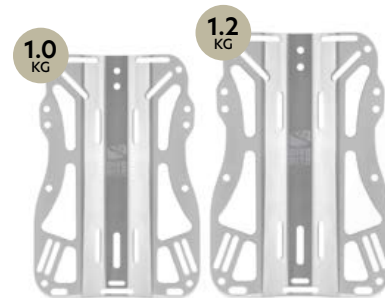

REC EXP Wing 16"
W/RE
19,930 PRICE THB

40
LB

REC EXP Wing
Dual Bladder
27,580 PRICE THB

40
LB

REC EXP Wing 16"
W/Elbow
19,930 PRICE THB

40
LB

REC EXP Wing 12"
W/Elbow
19,930 PRICE THB

40
LB

BACKPLATE & HARNESS

TransPac XT Harness
Size : S, M, L, XL
18,350 PRICE THB

TransPlate Harness
(Exclude Plate) Size : M, L, XL
6,710 PRICE THB

Harness for Backplate
Basic System (Exclude Plate)
2,360 PRICE THB

Harness for Backplate Deluxe
(Exclude Plate)
3,250 PRICE THB

Harness for Backplate Deluxe w/QR
(Exclude Plate)
3,490 PRICE THB

Backplate - Stainless Steel
(Short/Standard)
9,020 PRICE THB

Backplate Stainless Steel - XT Lite
(Short/Standard)
6,370 PRICE THB