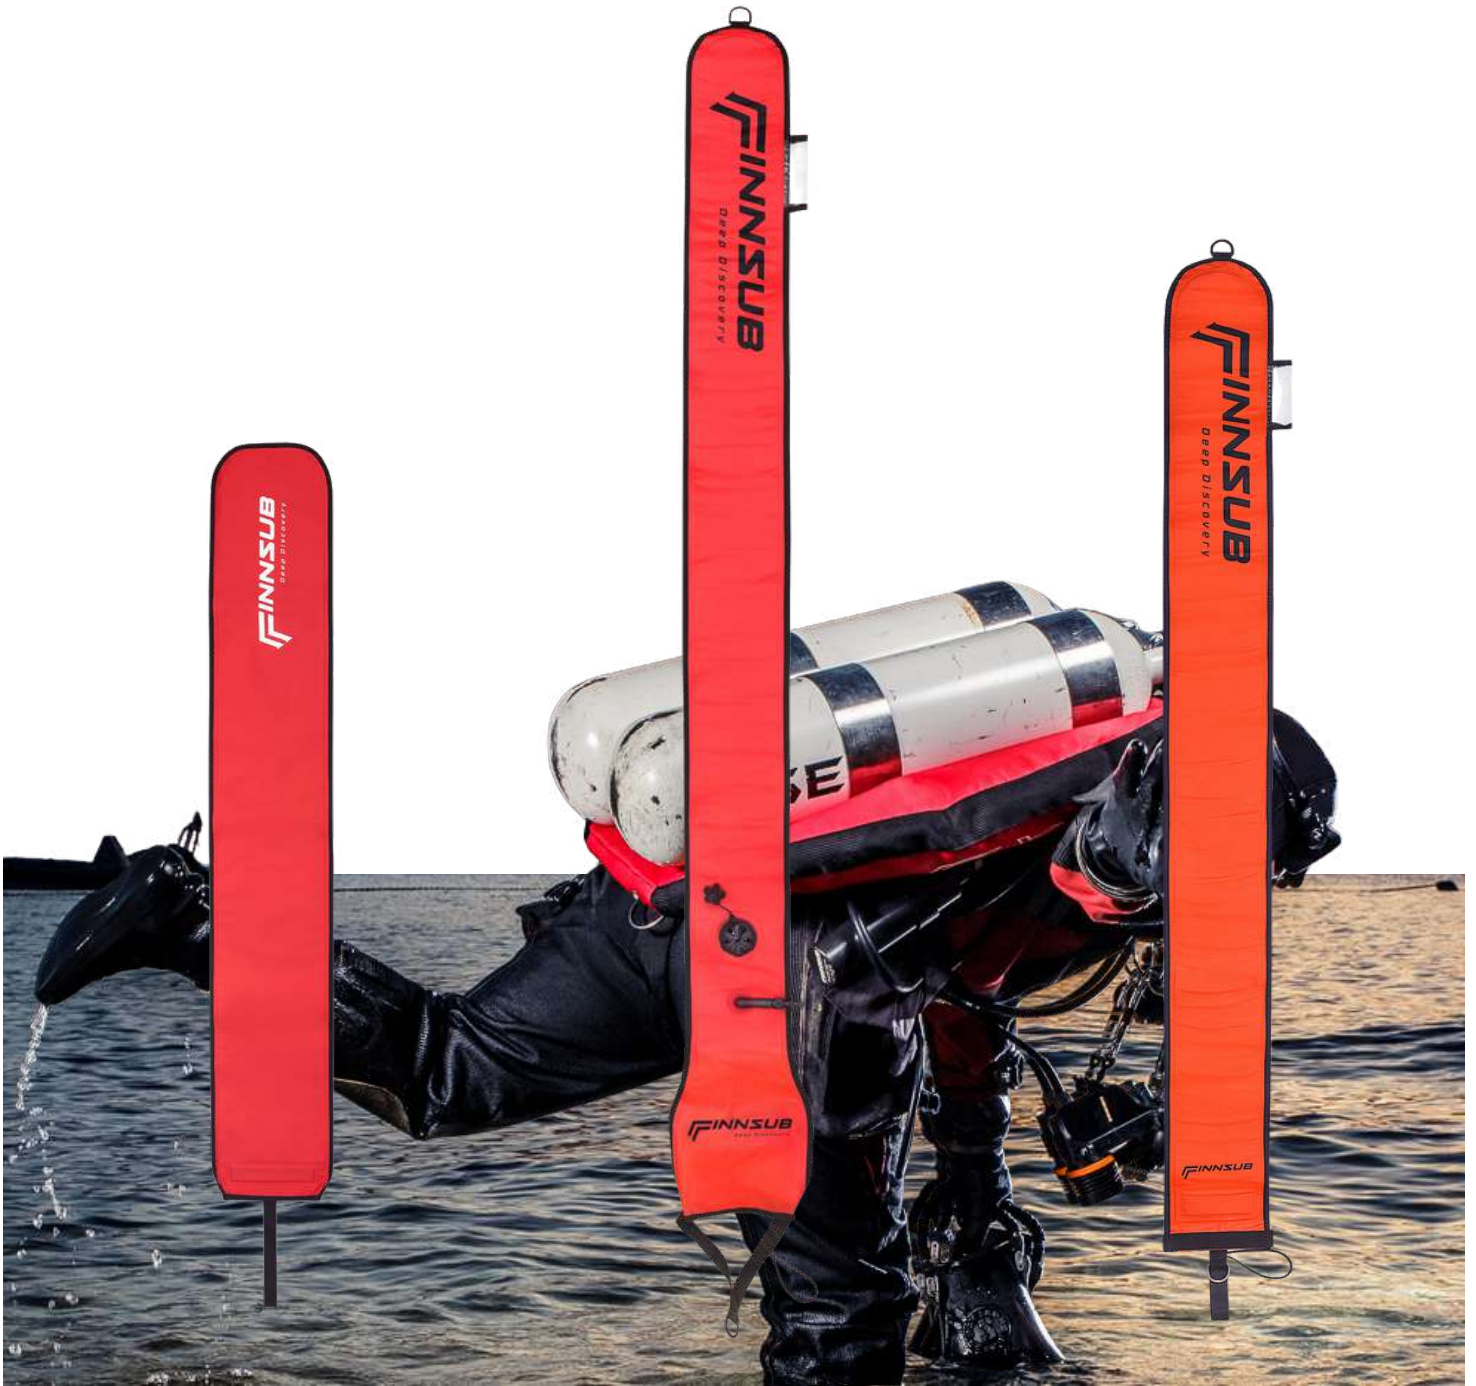

MERCHANDISE

Deco Buoy
140x22 cm

SMB Oral Inflation
180x15 cm

Marker Buoy
160x15 cm

Şu	Product Code	Price
Deco buoy 140x22 cm	FSA00B01	2,490.00₺
SMB oral inflation 180x15 cm	FSA00B02	2,490.00₺
Marker buoy 160x15 cm	FSA00B03	1,290.00₺