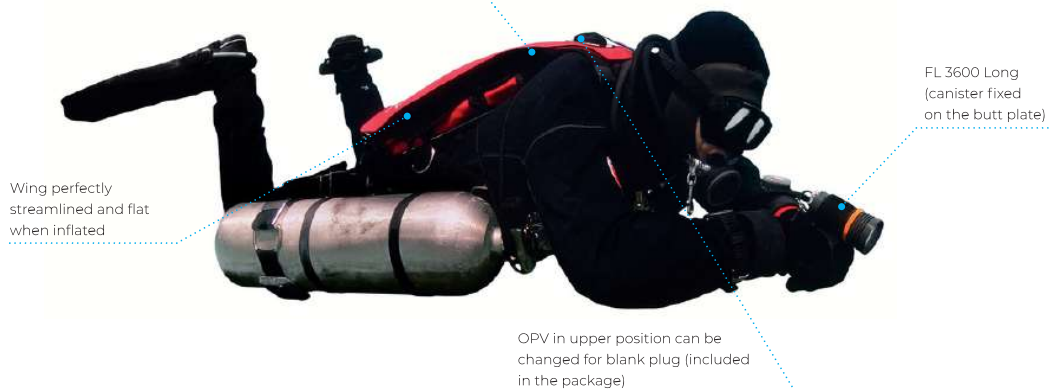

FINNSUB FLY SIDE

Backplate: optimal weight distribution → perfect trim