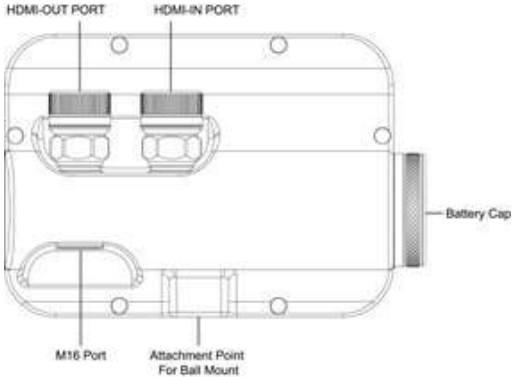

Price
75,000.00฿

KRM 7-2200 ///

Kraken Ultra Bright 7" 4K Underwater Monitor

General Features

- Waterproof 80m/266ft
- 2200nit Brightness
- IPS 4K LCD panel (SDI 1080p only)
- 4K HDMI signal input/output
- 3840×2160p (30/29.97/25/24/23.98 Hz) / 4096×2160p (24Hz) ~3 hours runtime at max brightness
- Analog stereo L/R, embedded audio display
- Histogram
- Focus assist - focus edge can be red, green, or blue
- Zebra exposure and false colour function
- Check field - red, green, blue, mono

Anamorphic mode