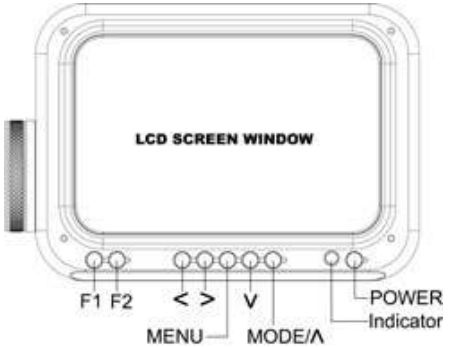

Price
75,000.00฿

KRM 7-2200 ///

Kraken Ultra Bright 7" 4K Underwater Monitor

General Features

- Waterproof 80m/266ft
- 2200nit Brightness
- IPS 4K LCD panel (SDI 1080p only)
- 4K HDMI signal input/output
- 3840×2160p (30/29.97/25/24/23.98 Hz) / 4096×2160p (24Hz) ~3 hours runtime at max brightness
- Analog stereo L/R, embedded audio display
- Histogram
- Focus assist - focus edge can be red, green, or blue
- Zebra exposure and false colour function
- Check field - red, green, blue, mono

Anamorphic mode