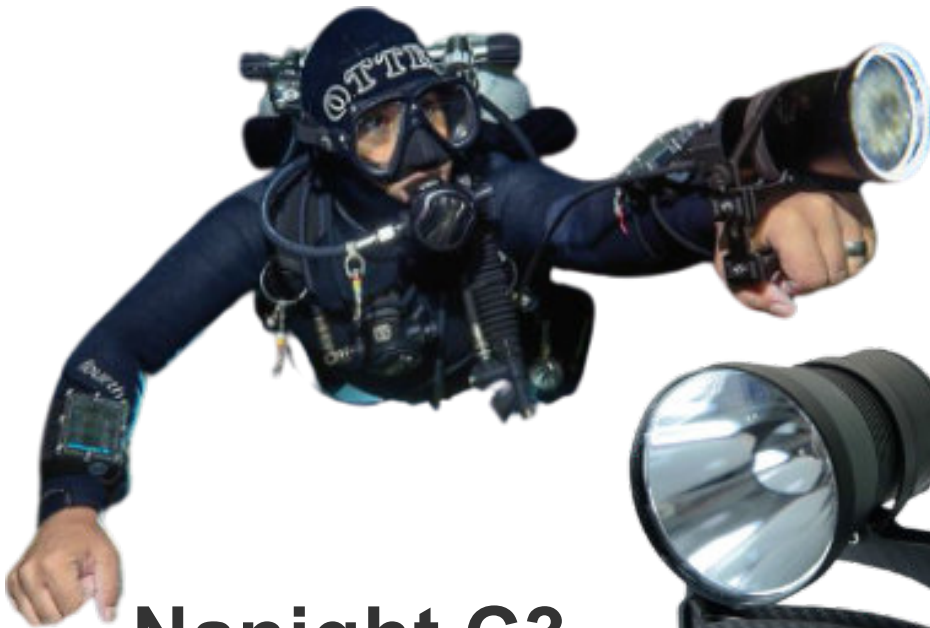

Lamp Weight: 500 g

Weight in freshwater: ca 150 g

Length: 15 cm

Diameter: 5,5 cm

**฿21,578**

**(Without Charger Port)  
(With Charger Port)**