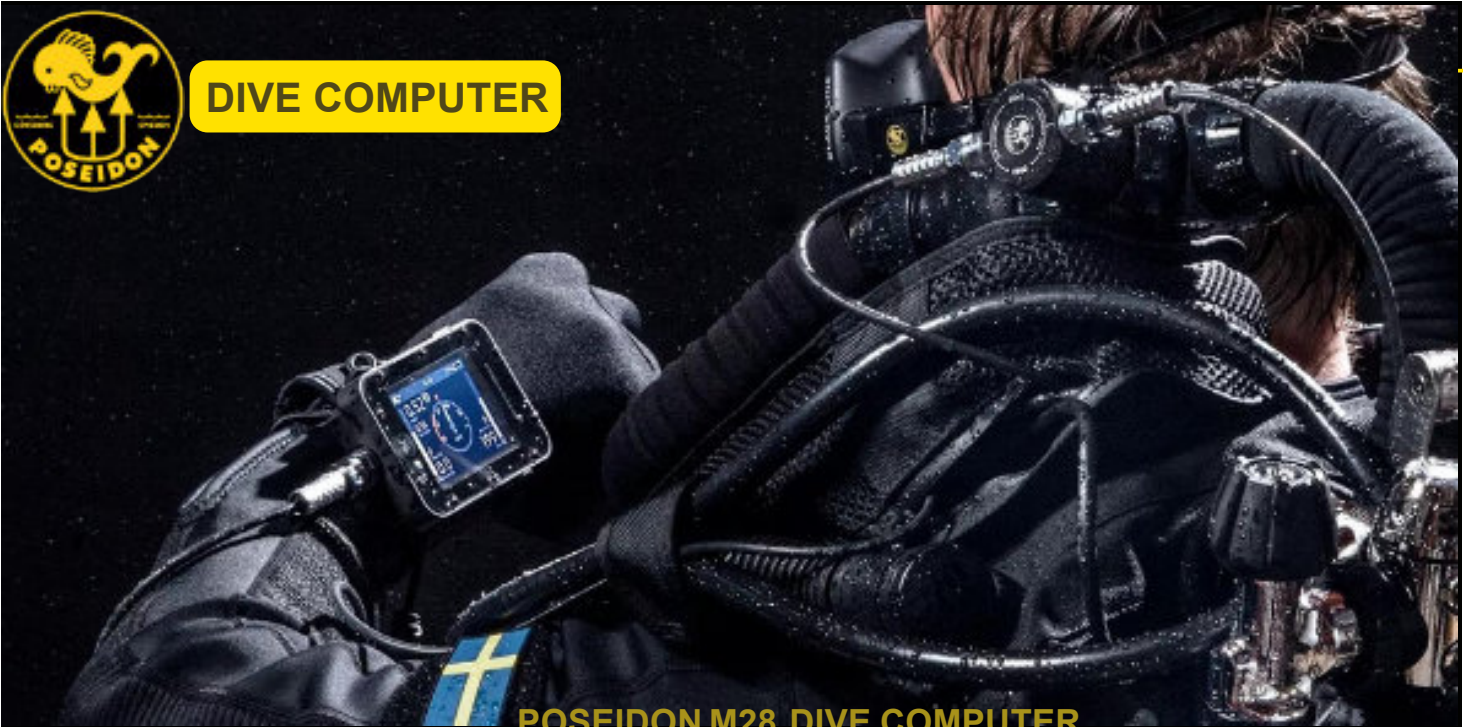

## POSEIDON M28 DIVE COMPUTER

The world's most powerful dive computer The Poseidon M28 Dive Computer has set new standards for dive computer performance. It boasts maps, graphics, GPS, Dive-By-Wire,™ and a host of features that deliver class-leading functionality that's incredibly intuitive to use.