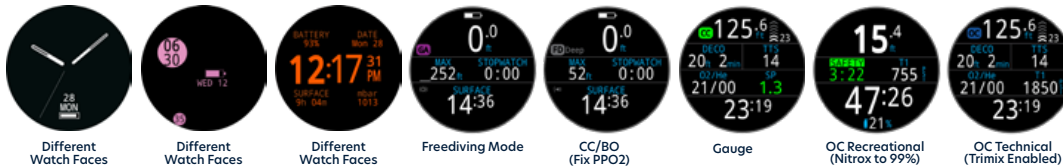

Different Watch Faces

Different Watch Faces

Different Watch Faces

Freediving Mode

CC/BO (Fix PPO2)

Gauge

OC Recreational (Nitrox to 99%)

OC Technical (Trimix Enabled)

ACCESSORIES

SILICONE STRAPS

Multiple strap colors available from Shearwater Standard 22 mm strap size compatible with many third-party watch brand providers

1,690 PRICE thb