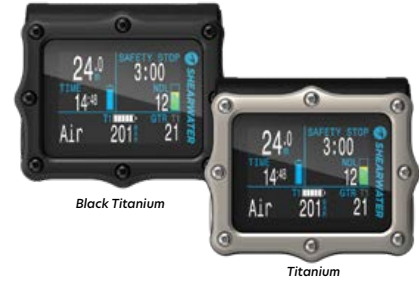

White

Blue

SILICONE CASE
690 PRICE thb

CHARGER WITH CORD 1,390 PRICE thb

SCREEN PROTECTOR 250 PRICE thb
(1 pcs.)

POWERFUL, SIMPLE, RELIABLE, IS NOW AIR INTEGRATED

The Perdix 2 uses its large, easy-to-read screen to clearly display the tank pressure as well as your gas time remaining (GTR). The Perdix AI is capable of connecting to up to 4 transmitters giving the diver the option to monitor multiple tanks or dive sidemount.