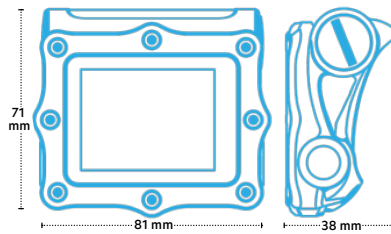

PERDIX 2

SET PRICE
Swift & Titanium

TITANIUM
40,900 PRICE thb

54,390 PRICE thb

SET PRICE
Swift & Black Titanium

BLACK TITANIUM
42,900 PRICE thb

56,390 PRICE thb