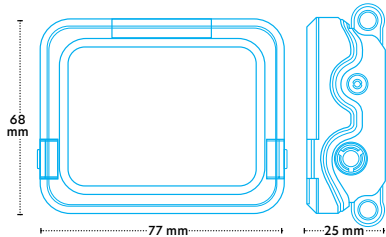

Use 3V CR2 Lithium battery

POWERFUL & SMALL

Only 76 mm x 34 mm in size with a depth rating of 200 msw

SIMPLE, INTUITIVE LAYOUT, EASY TO NAVIGATE

Embark on your adventure into diving with Shearwater. The Peregrine is a simple and easily accessible, full color, multi-gas dive computer. The Peregrine is your ideal companion for many adventures to come.