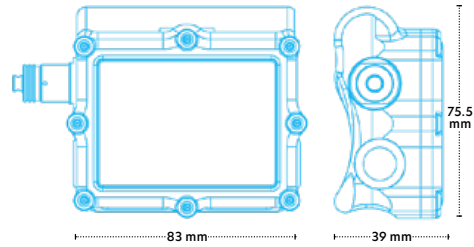

690 PRICE thb

Compatible with
• Perdix
• Perdix AI
• Perdix 2

Navy Olive
White Pink
Gray Orange
Black

SCREEN PROTECTOR

250 PRICE thb

SHEARWATER PETREL 3

Including CC O2 sensor external monitoring via a Fischer connector, the petrel 3 Fischer features all modes of the petrel 3 and allows integration into rebreathers for primary or redundant PPO2 monitoring with full decompression and now with Air Integratiion